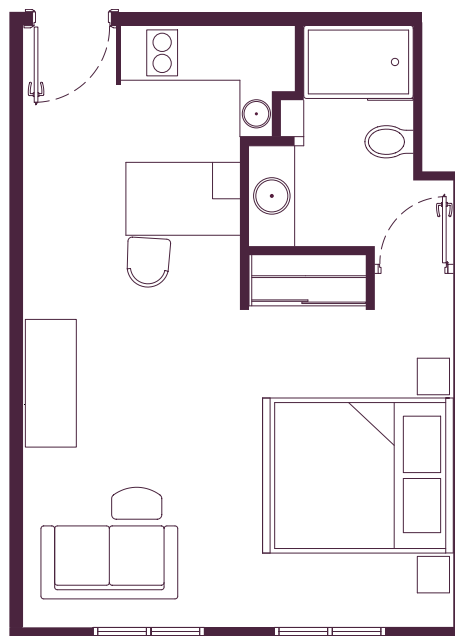

one bedroom suite

Ideal for longer stays for more than one person.
With separate bedroom and living room.
Each suite contains:

- hob with fan
- fridge/freezer
- microwave/convection oven
- dishwasher
- dining/working desk
- TV system
- sofa bed
- recliner chair
- king size bed
- wardrobe with safety deposit and ironing board
- bath tub with power shower

sample layout of one bedroom suite

approx 40m²

studio suite

Ideal for one person.
Each studio suite contains:

- hob with fan
- fridge/freezer
- microwave/convection oven
- dishwasher
- dining/working desk
- TV system
- recliner sofa
- king size bed
- wardrobe with safety deposit and ironing board
- walk in power shower

sample layout of studio suite

approx 30m²

*Floorplans are for guidance purposes only. Actual sizes may vary.