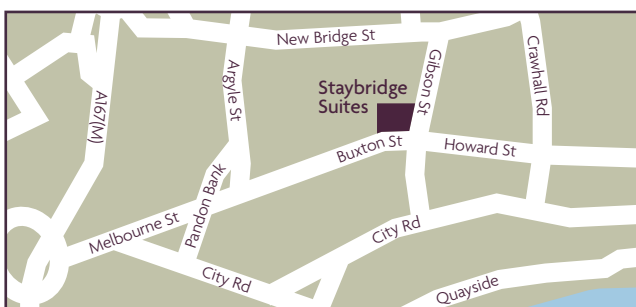

Staybridge Suites Newcastle more home than hotel

Staybridge Suites Newcastle is a brand new 128 suite hotel in the heart of Newcastle. It is ideally located in the Quayside area of the city centre and walking distance to a wide choice of bars, restaurants and shops.