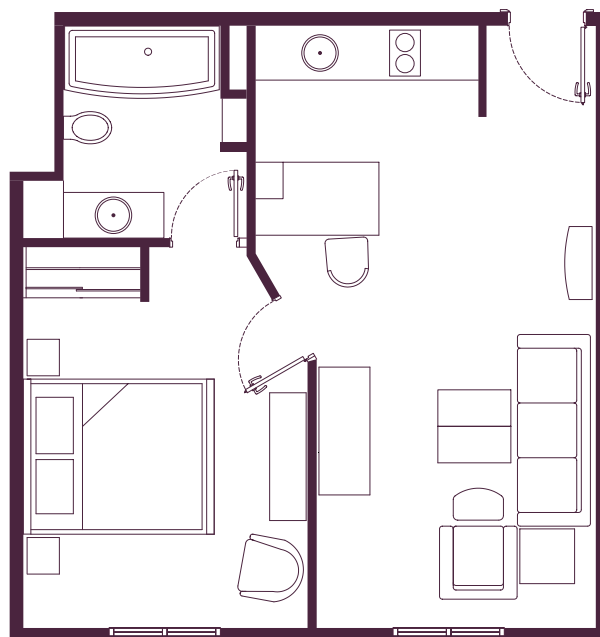

Our contemporary studio and one-bedroom apartment-style accommodation offers a fully equipped kitchen in every suite. Other key features include:

- free WiFi broadband access throughout the hotel
- an exercise room to burn off the stresses of the day
- a hub kitchen, where free breakfast is served every day
- after work reception with free drinks and snacks for all guests – a great opportunity for guests to unwind
- a guest laundry room perfect for washing socks and smalls
- the pantry 24/7 shop, where guest can buy essentials from food and drink to any forgotten toiletries
- our guest services team there to welcome you home 24/7

one bedroom suite

Ideal for longer stays for more than one person.
With separate bedroom and living room.
Each suite contains:

- hob with fan
- fridge/freezer
- microwave/convection oven
- dishwasher
- dining/working desk
- TV system
- sofa bed
- recliner chair
- king size bed
- wardrobe with safety deposit and ironing board
- bath tub with power shower

sample layout of one bedroom suite

approx 40m²

studio suite

Ideal for one person.
Each studio suite contains:

- hob with fan
- fridge/freezer
- microwave/convection oven
- dishwasher
- dining/working desk
- TV system
- recliner sofa
- king size bed
- wardrobe with safety deposit and ironing board
- walk in power shower